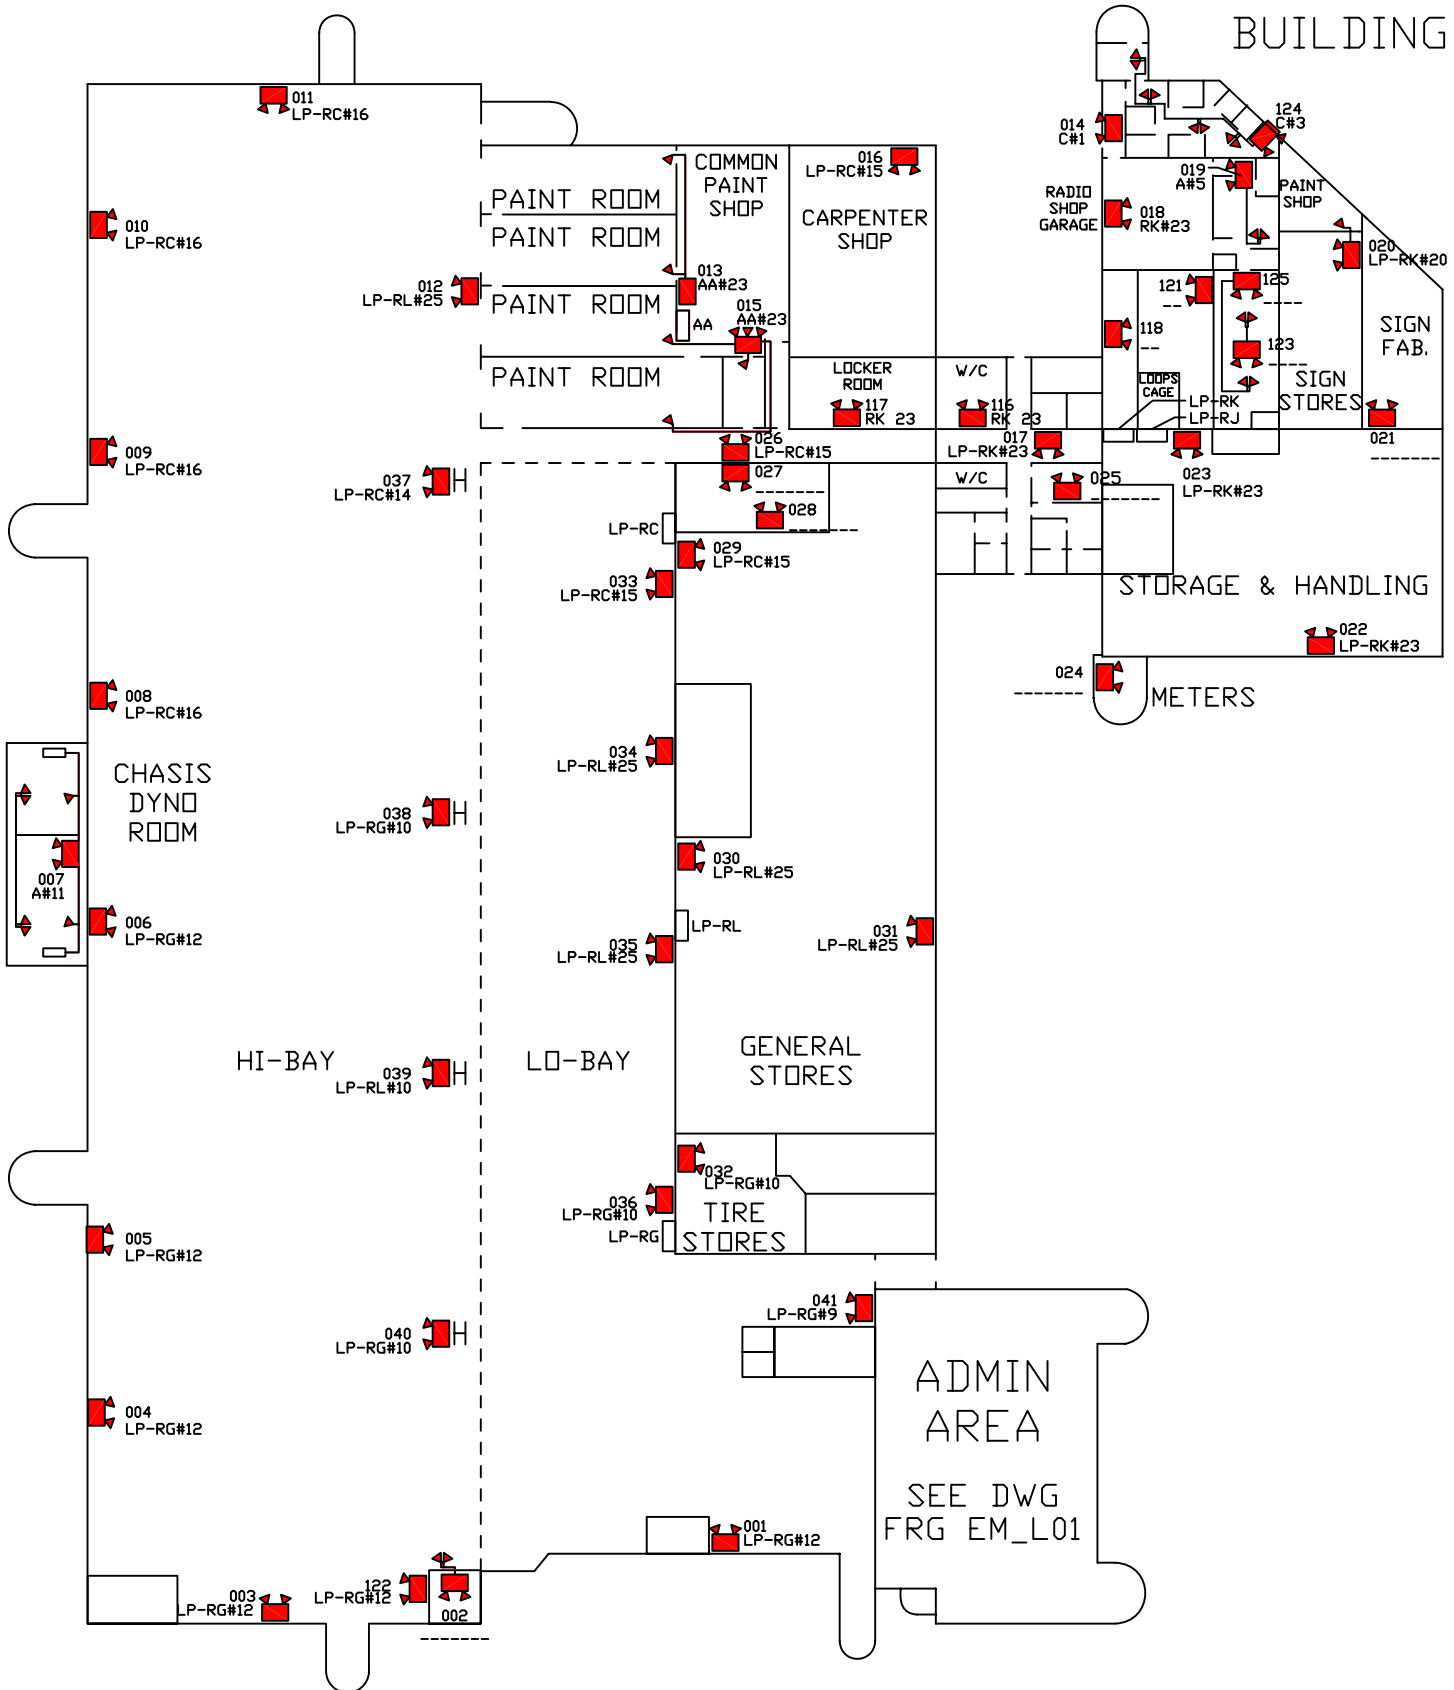

# TRAFFIC SERVICES BUILDING

**LEGEND:**

BATTERY WALL MOUNT EMERGENCY LIGHT.

**NOTES:**

1. -

FORT ROUGE GARAGE EMERGENCY LIGHT SYSTEM BUILDING A (EXCLUDING ADMIN AREA) EQUIPMENT LAYOUT	REVISION 0
	REF NO FRG_211
	DRAWING NO. FRG EM_L 02